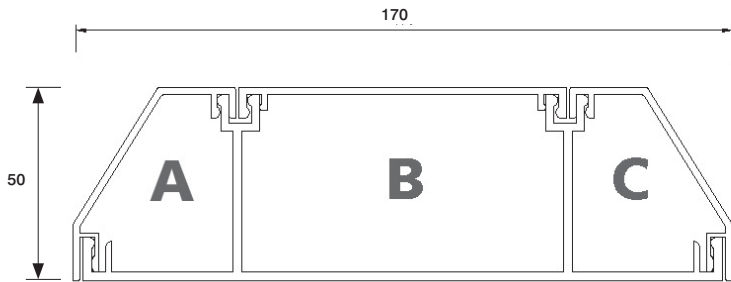

Merlin FDT1 Perimeter System

The solution to segregation and access of power, data and voice circuits at Dado level

Compartment A 1,365sq mm = 614sq mm space factor (45%)
Compartment B 3,630sq mm = 1,633sq mm space factor (45%)
Compartment C 1,365sq mm = 614sq mm space factor (45%)

Also available in Woodgrain and metallic effects. Please see page 7 for full details.

BASE & THREE COVERS

REF **FDT1**
 PACK QTY **1 x 3m length**

INTERNAL ANGLE

REF **FDT/IA**
 PACK QTY **1**

EXTERNAL ANGLE

REF **FDT/EA**
 PACK QTY **1**

FLAT ANGLE

REF **FDT/FA**
 PACK QTY **1**

FLAT TEE (Fabricated)

REF **FDT/FT**
 PACK QTY **1**

WIDE EXTERNAL JOINT COVER (50mm)

REF **FDT/XSC**
 PACK QTY **1**

NARROW EXTERNAL JOINT COVER (20mm)